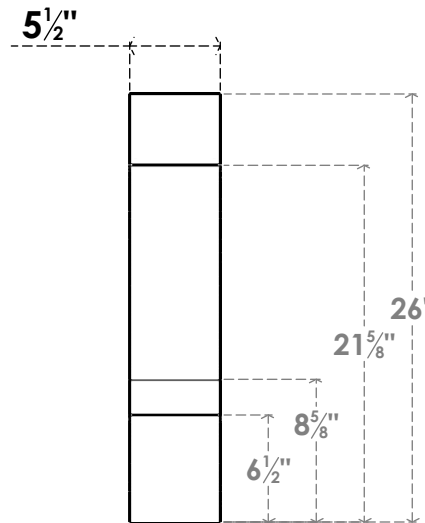

ITEM NUMBER: BRCPC055X18000X26000BOA

5 1/2"W X 18"D X 26"H BALBOA ARCHITECTURAL GRADE PVC CLOSED KNEE BRACE

SIDE PROFILE

FRONT PROFILE

ISOMETRIC

EKENA MILLWORK
2300 WEST MAIN ST.
CLARKSVILLE, TX 75426
TOLL FREE: 866-607-0453
WWW.EKENAMILLWORK.COM