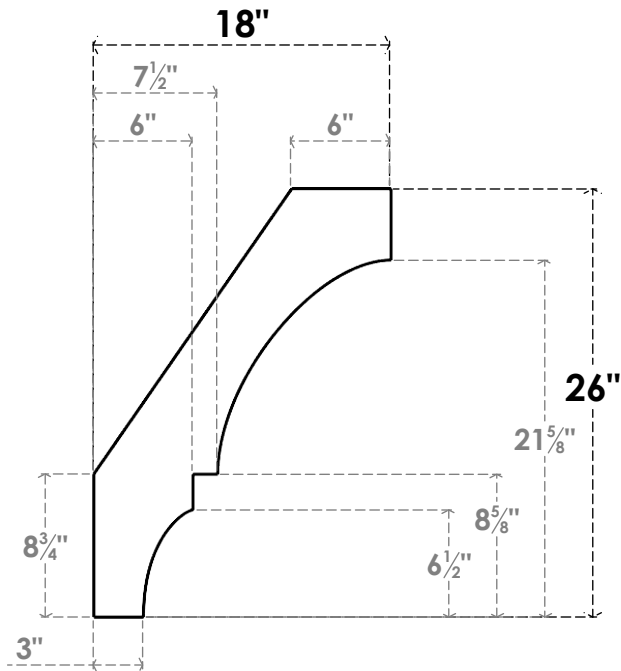

ITEM NUMBER: BRCPC055X18000X26000BOA

5 1/2"W X 18"D X 26"H BALBOA ARCHITECTURAL GRADE PVC CLOSED KNEE BRACE

SIDE PROFILE

FRONT PROFILE

ISOMETRIC

EKENA MILLWORK
2300 WEST MAIN ST.
CLARKSVILLE, TX 75426
TOLL FREE: 866-607-0453
WWW.EKENAMILLWORK.COM